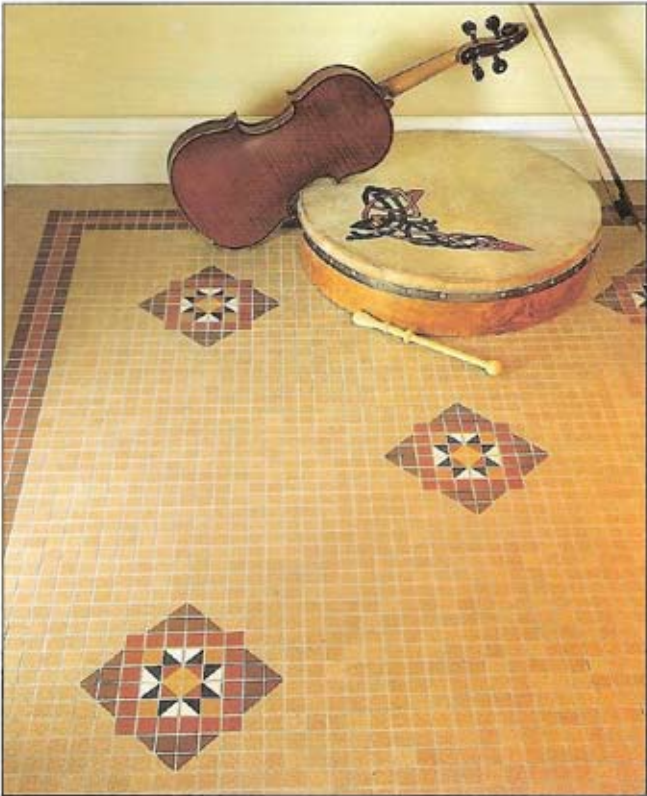

# cashel

the soaring rock of ages.

20 x 20 x 3.8mm  
Fully Vitrified Unglazed Mosaic

Cashel Red

Cashel White

Cashel Sand

# celtic

*a race, a myth, a heritage.*

20 x 20 x 3.8mm  
Fully Vitrified Unglazed Mosaic

Celtic White

Celtic Sand

Celtic Peat

Celtic Grey

Celtic Rose