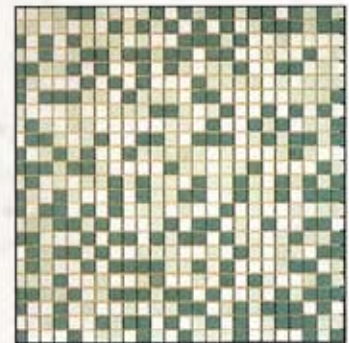

\* THE DESIGNS AND COLOURS SHOWN ARE JUST A REPRESENTATION OF SOME COMBINATIONS AVAILABLE TO YOU

*Shore*

[www.mosaicassemblers.com](http://www.mosaicassemblers.com)

*Streedagh*

*Carna*

*Coral*

*Omey*

*Roundstone*

*Mannin*

\* THE DESIGNS AND COLOURS SHOWN ARE JUST A REPRESENTATION OF SOME COMBINATIONS AVAILABLE TO YOU

*Island*

[www.mosaicassemblers.com](http://www.mosaicassemblers.com)

*Acbill*

*Clare*

*Sberkin*

*Aran*

*Blasket*

*Ratblin*

\* THE DESIGNS AND COLOURS SHOWN ARE JUST A REPRESENTATION OF SOME COMBINATIONS AVAILABLE TO YOU