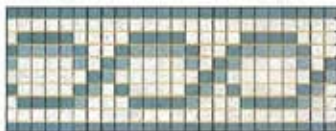

*Blasket*

*Ratblin*

\* THE DESIGNS AND COLOURS SHOWN ARE JUST A REPRESENTATION OF SOME COMBINATIONS AVAILABLE TO YOU

# Coastline

www.mosaicassemblers.com

*Jetty*

*Dunes*

*Rollers*

*Skelligs*

*Ripples*

*Pebbles*