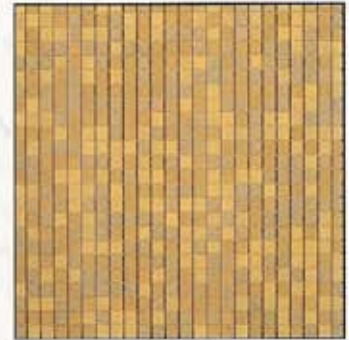

Island

www.mosaicassemblers.com

Acbill

* THE DESIGNS AND COLOURS SHOWN ARE JUST A REPRESENTATION OF SOME COMBINATIONS AVAILABLE TO YOU