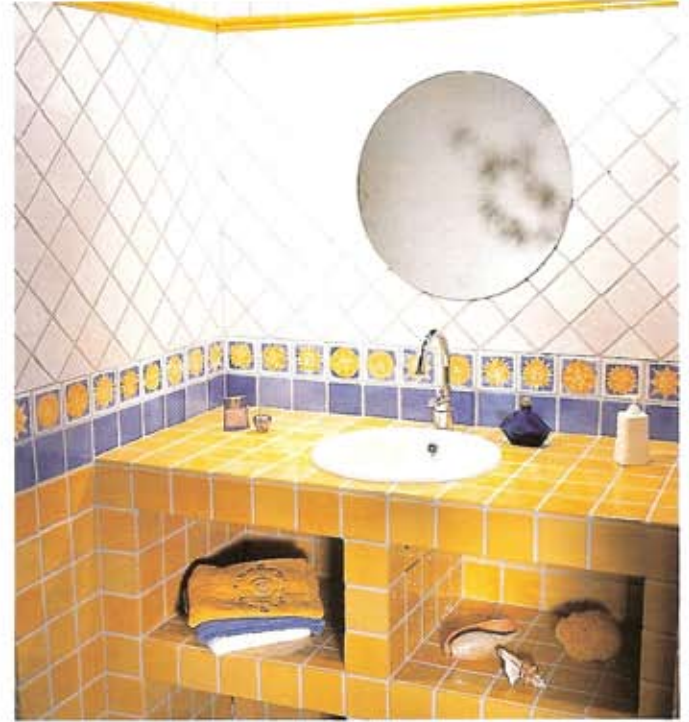

LES OCCITANES

Terre cuite émaillée / Glazed terracotta 11 x 11 cm

DECORS SOULEIOU FOND LAVANDE PATTERN ON LAVANDE BACKGROUND

Décor Souleiou Uni Perle Lavande et Jaune

DECORS OLIVES FOND PERLE / PATTERN ON PERLE BACKGROUND

BORDURES DECOREES FOND PERLE ET ANGLE / DECORATIVE BORDERS ON PERLE BACKGROUND AND ANGLE

5,5 cm x 11 cm 1 bord émaillé / 1 glazed edge - 5,5 cm x 5,5 cm 2 bords émaillés / 2 glazed edges